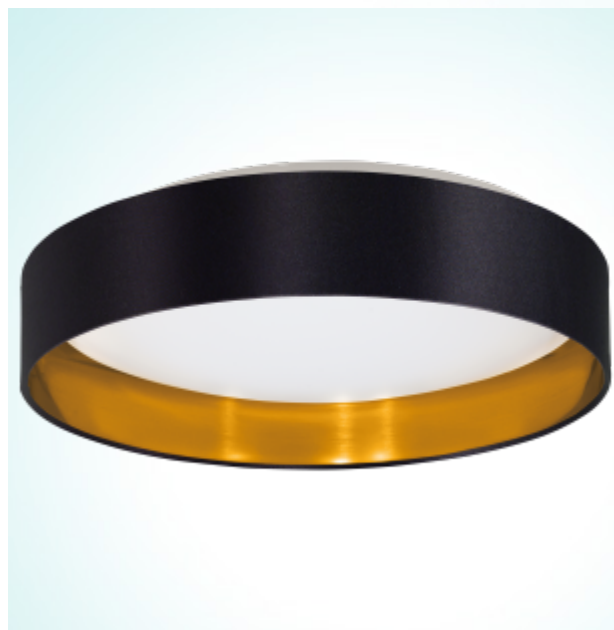

31622

MASERLO

General Information

Article: 31622
Lighting Type: ceiling luminaire
EAN Code: 9002759316228

Dimensions

Height: 100 mm
Ø: 405 mm
Weight: 1.79 kg

Illuminant

Socket: LED
Illuminant: LED
Delivery: incl.
Wattage: 16W
Luminous Flux: 1500 lm
Luminous Colour: 3000K warm white
Average Lifetime: 25,000 h
LED changeable: yes
Energy Efficiency: A+

Material & Colour

Enclosure Material: plastic, steel
Enclosure Colour: white
Glass / Shade Material: fabric
Glass / Shade Colour: black, gold

Technical Information

Protection Rating: IP20
Protection Class: 1
Line Voltage: 220-240V,50/60Hz
Operation Voltage: 220-240V,50/60Hz

LED

Technical changes reserved